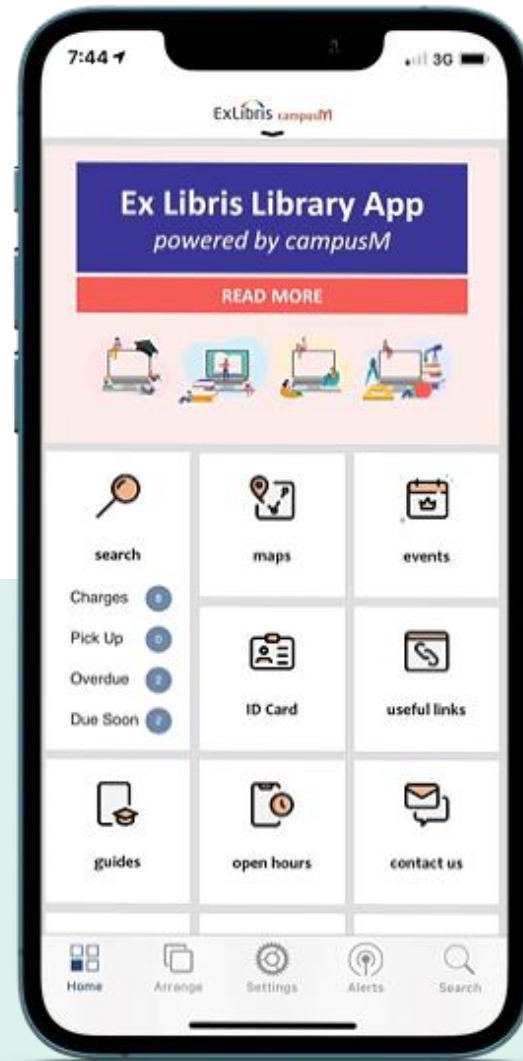

# Colorful Theme

(colorful icons and text)

Individual Tiles, Colorful Color Icons, Single Color Text

Full Row Tiles, Colorful Icons, Single Color Text

# Available Configuration Options

Icon Set

Icon Color

Text Color

Background Color, Image

Layout (individual, row)