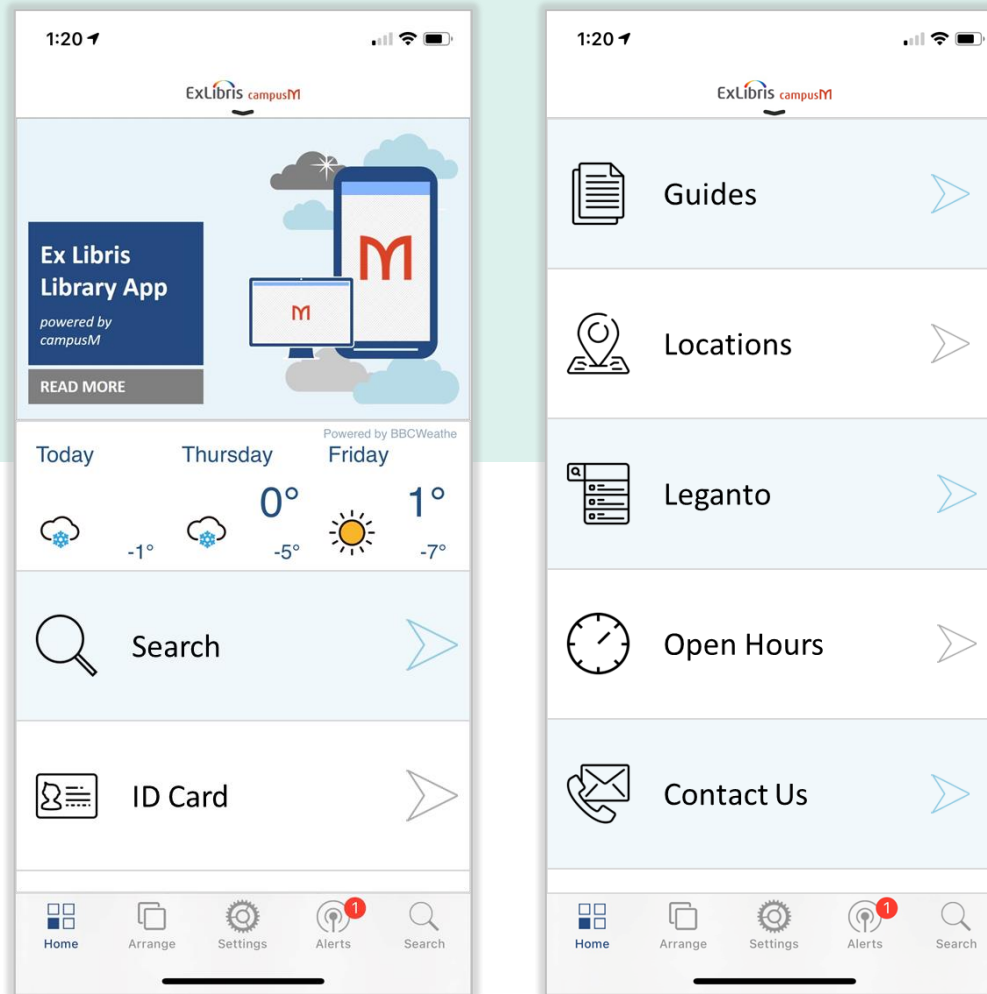

# Simple Theme

(flat icons and single colors text)

Individual Tiles, Flat Icons, Single Color Text

Full Row Tiles, Flat Icons and Single Color Text

Individual Tiles, Background Image, Flat Icons and Single Color Text

# Available Configuration Options

Icon Color

Text Color

Background Color, Image

Layout (individual, row)

# Icons Theme

(colorful icons and text)

Individual Tiles, Blue Color Icons, Single Color Text, Tile Visual

Full Row Tiles, Blue Color Icons, Single Color Text