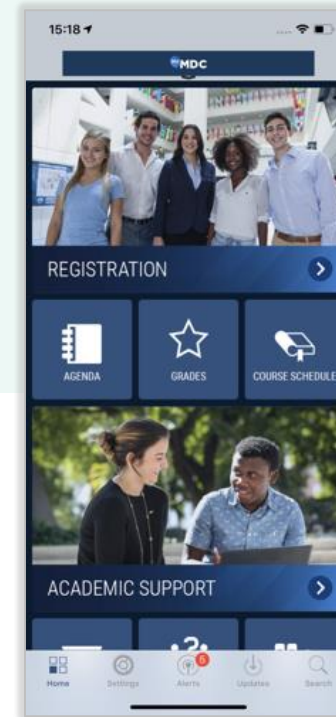

App Visuals

By Ex Libris campusM

ExLibris campusM

ExLibris campusM

ExLibris campusM

App Icon

Splash Screen Options

Option 1 – Lineal icons

Option 2 – Solid icons

Option 3 – Colored icons

Option 4 – Gradient icons

Available Design Options

Icon Color, Style

Text Color

Tile Background (color and/or image)

Tile Sizes

Tile Border (color, width)

Background Color or Image

Layout (individual, row)

Additional Customer Examples

Thank You