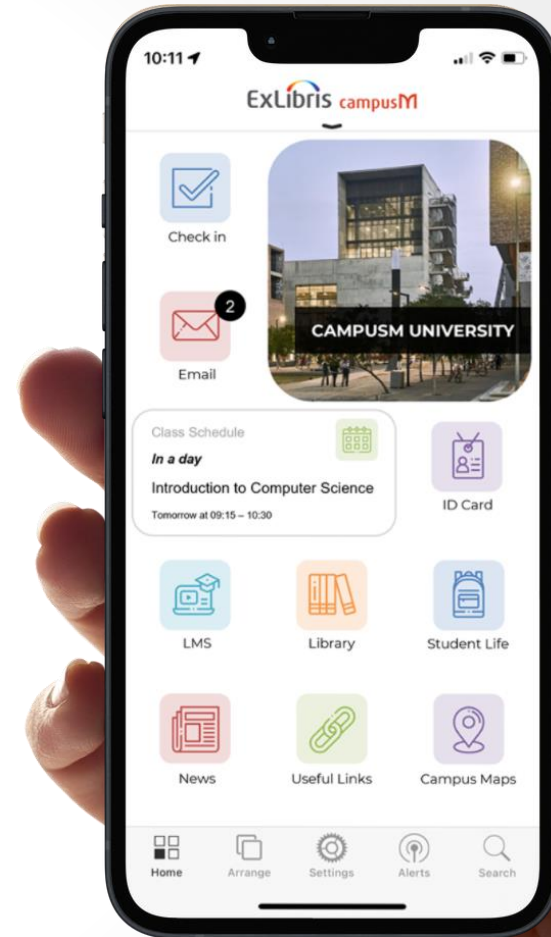

App Visuals

By Ex Libris campusM

ExLibris campusM

ExLibris campusM

ExLibris campusM

App Icon

Splash Screen Options

Option 1 – Lineal icons

Option 2 – Solid icons

Option 3 – Colored icons

Option 4 – Gradient icons

Available Design Options

Icon Color, Style

Text Color

Tile Background (color and/or image)

Tile Sizes

Tile Border (color, width)

Background Color or Image

Layout (individual, row)

Additional Customer Examples

Thank You