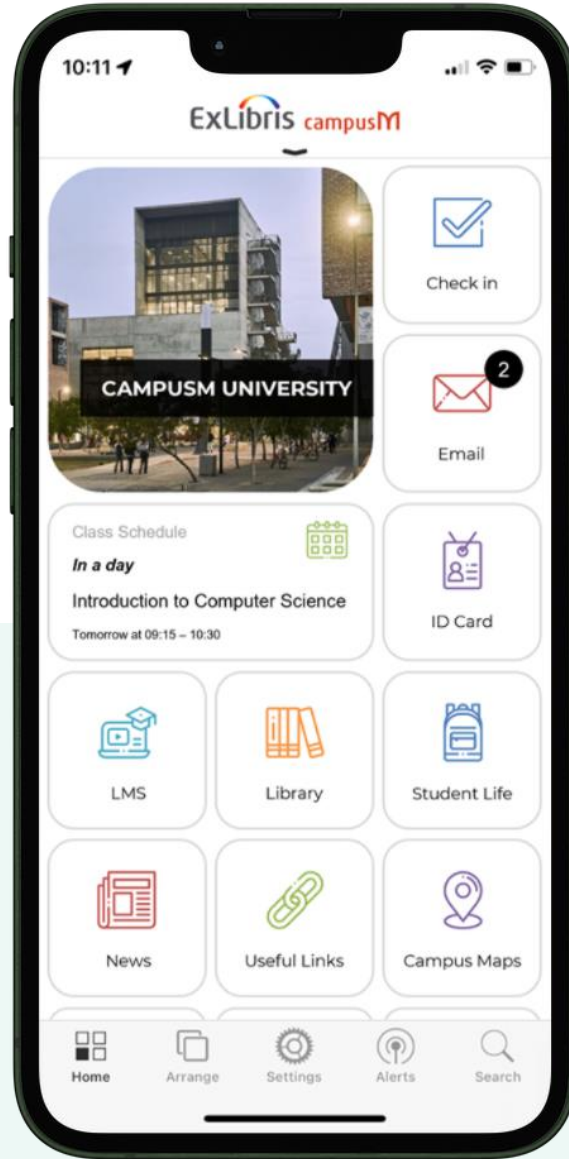

App Visuals

By Ex Libris campusM

ExLibris campusM

ExLibris campusM

ExLibris campusM

App Icon

Splash Screen Options

Option 1 – Lineal icons

Option 2 – Solid icons

Option 3 – Colored icons

Option 4 – Gradient icons

Available Design Options

Icon Color, Style

Text Color

Tile Background (color and/or image)

Tile Sizes

Tile Border (color, width)

Background Color or Image

Layout (individual, row)

Additional Customer Examples

Thank You