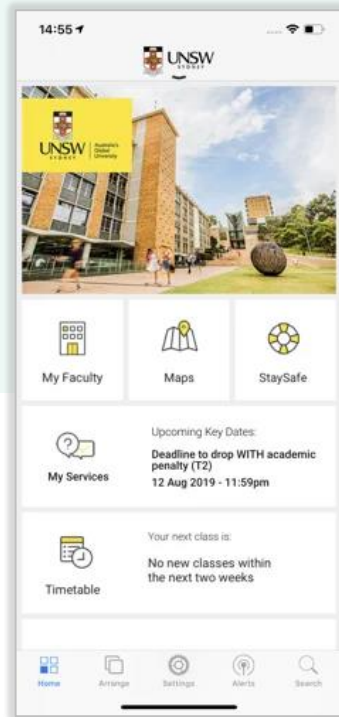

App Visuals

By Ex Libris campusM

ExLibris campusM

ExLibris campusM

ExLibris campusM

App Icon

Splash Screen Options

Option 1 – Lineal icons

Option 2 – Solid icons

Option 3 – Colored icons

Option 4 – Gradient icons

Available Design Options

Icon Color, Style

Text Color

Tile Background (color and/or image)

Tile Sizes

Tile Border (color, width)

Background Color or Image

Layout (individual, row)

Additional Customer Examples

Thank You