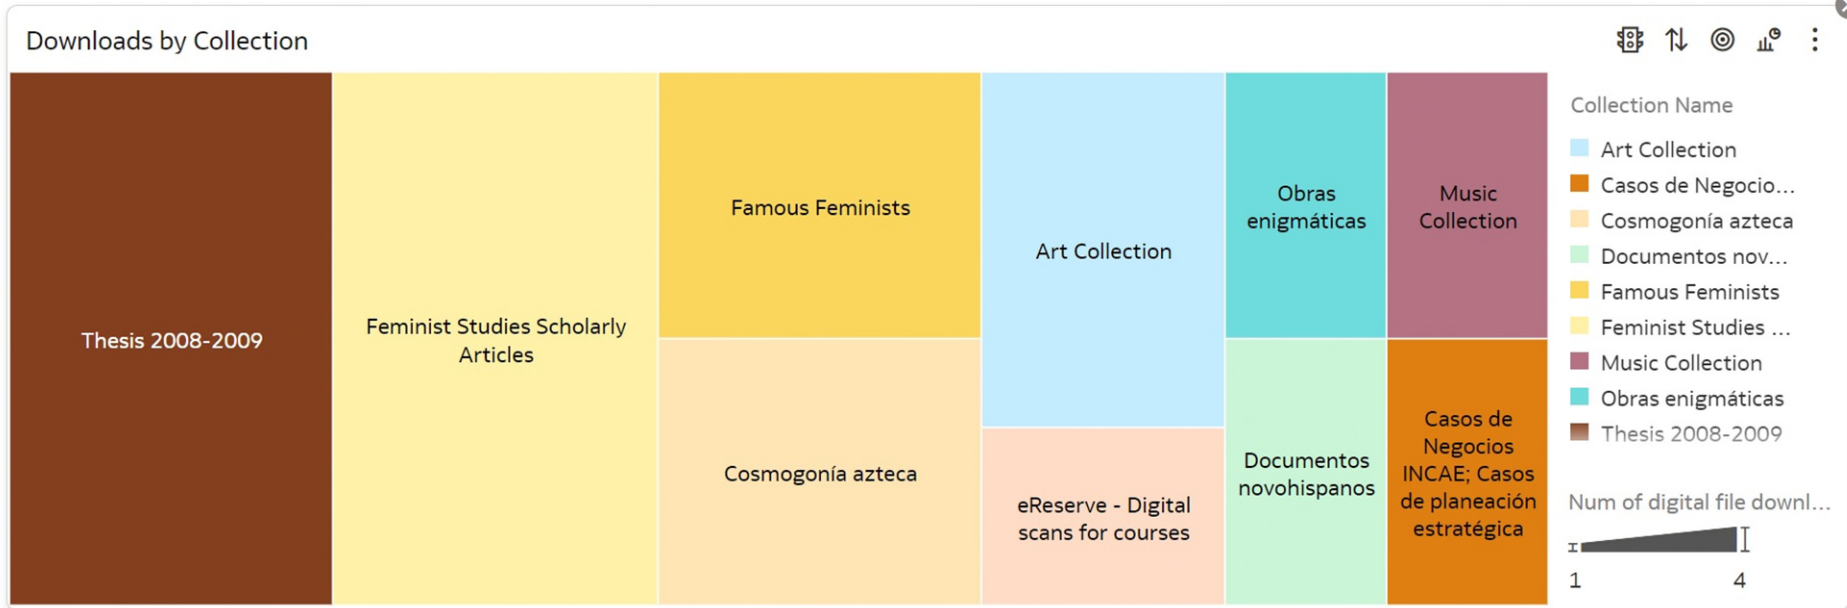

Discovery Analytics