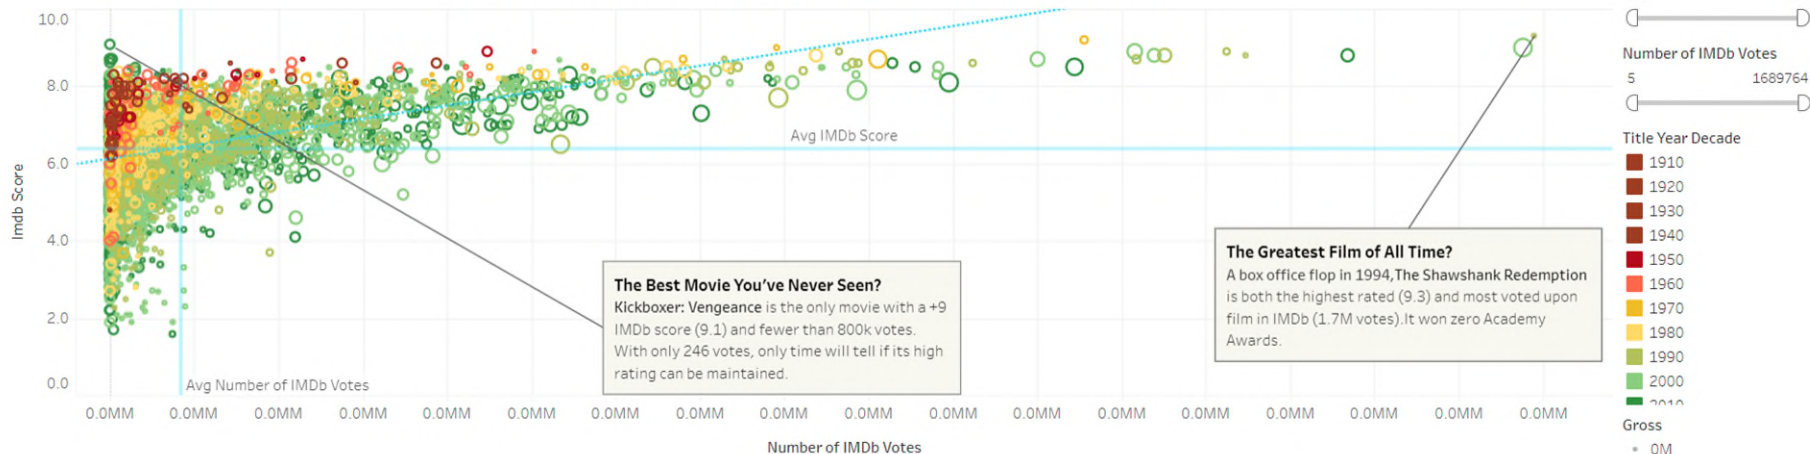

A Non-Library Example

For a limited time: Create Sankey and Radial charts directly in Tableau Public web authoring until June 30. [Learn more](#)

IMDb - Movie Ratings And Number of Votes by [stephen gilewski](#)

IMDb Movie Ratings and Votes | IMDb Score <4

If You Don't Have Anything Nice to Say...IMDb Movie Ratings and Votes

In the era of user ratings, people tend to focus only on the negative. When viewing average IMDb scores however, the more votes a film has, the higher its average rating (generally). This is indicated by the dotted blue trend line.