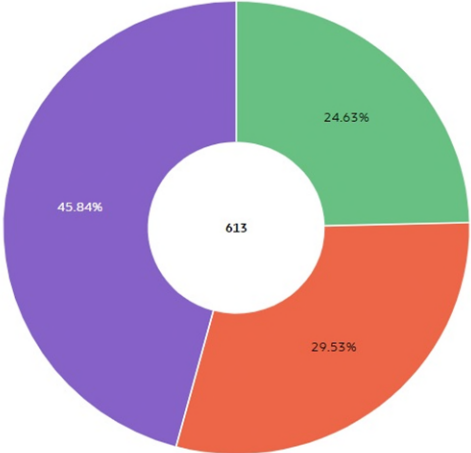

Discovery Analytics

Advanced Searches