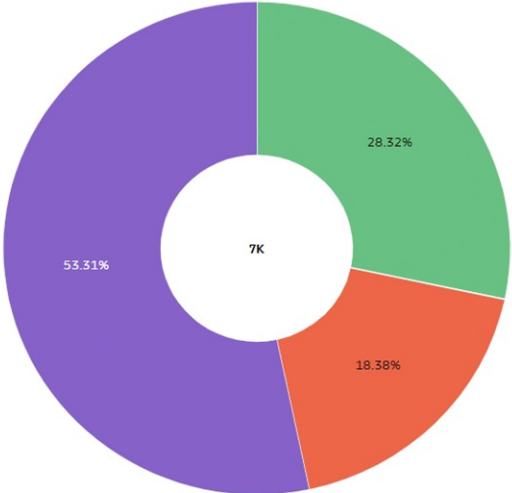

Basic Searches