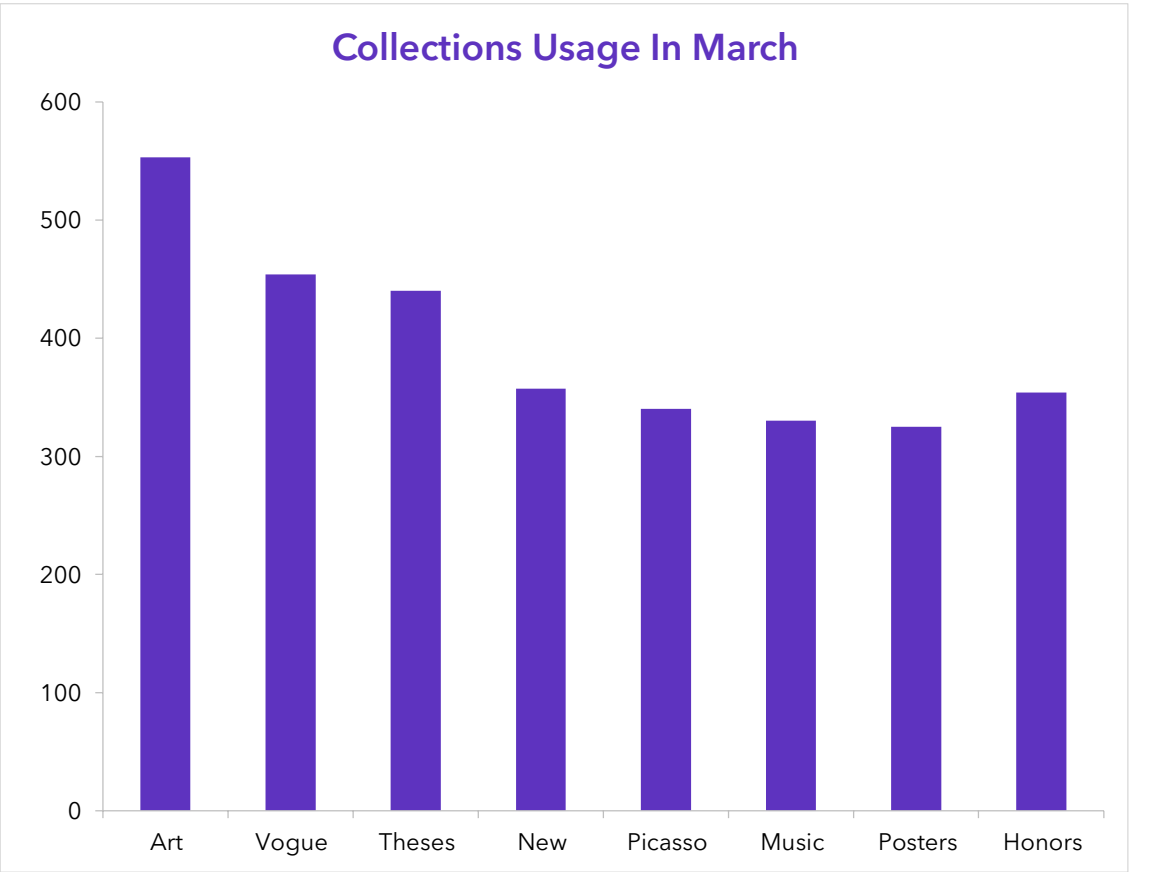

✓ Customize Primo to best fit the institution patrons needs

✓ Maximize Primo functionality

Strolling with Alexandra

Position

Collection Manager

Role

Responsible for special collections in her library

Desires

Alexandra really wants to have her rich collections discoverable and used by patrons

Analytics - Track Collection Usage

Understand how collections are used

Collection Name	Total actions on collection
Art Collection	553
Vogue Van Gogh Digitized Paintings	454
Theses and dissertations	440
New Arrivals	357
Picasso Collection - Books and reproductions	340
Music Collection	330
Posters	325
Honors Theses	254
Graduation Thesis	232
Finding Aids	210
Ancient Maps Collection	202