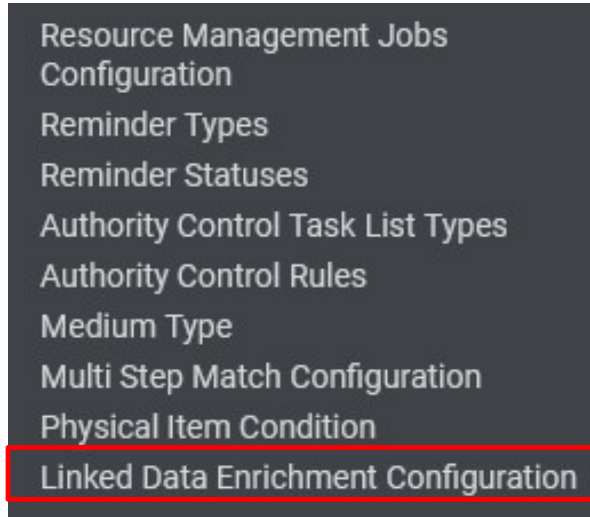

Introduction

- The enrichment process is configured in an editable mapping table (Configuration > Resources > Linked Data Enrichment Configuration > General) for name and subject authorities that enable the following configurations:
 - Enable/Disable VIAF for name authorities, as a second URI for authorities that are mapped in VIAF and displayed in the enrichment table.
 - Selecting a subfield \$0 or \$1 for each URI.
 - Priority is given to URIs added manually in the Metadata Editor and/or with Alma Refine.
 - Users can add rows for additional authorities (local or Community Zone) where they manually add the Alma source code and the VIAF source code.

Introduction

- Note that to see the “Linked Data Enrichment Configuration” menu entry the staff user needs role "Repository Administrator".

[https://knowledge.exlibrisgroup.com/Alma/Product_Documentation/010Alma_Online_Help_\(English\)/Metadata_Management/210Metadata_Management_Configuration/Linked_Data_Enrichment_Configuration](https://knowledge.exlibrisgroup.com/Alma/Product_Documentation/010Alma_Online_Help_(English)/Metadata_Management/210Metadata_Management_Configuration/Linked_Data_Enrichment_Configuration)

Linked Data Enrichment Configuration

Linked Data Enrichment Configuration

- We edit “Linked Data Enrichment Configuration” at Configuration > Resources > General”.

Linked Data Enrichment Configuration

- We will choose “Linked Data Enrichment - Names”