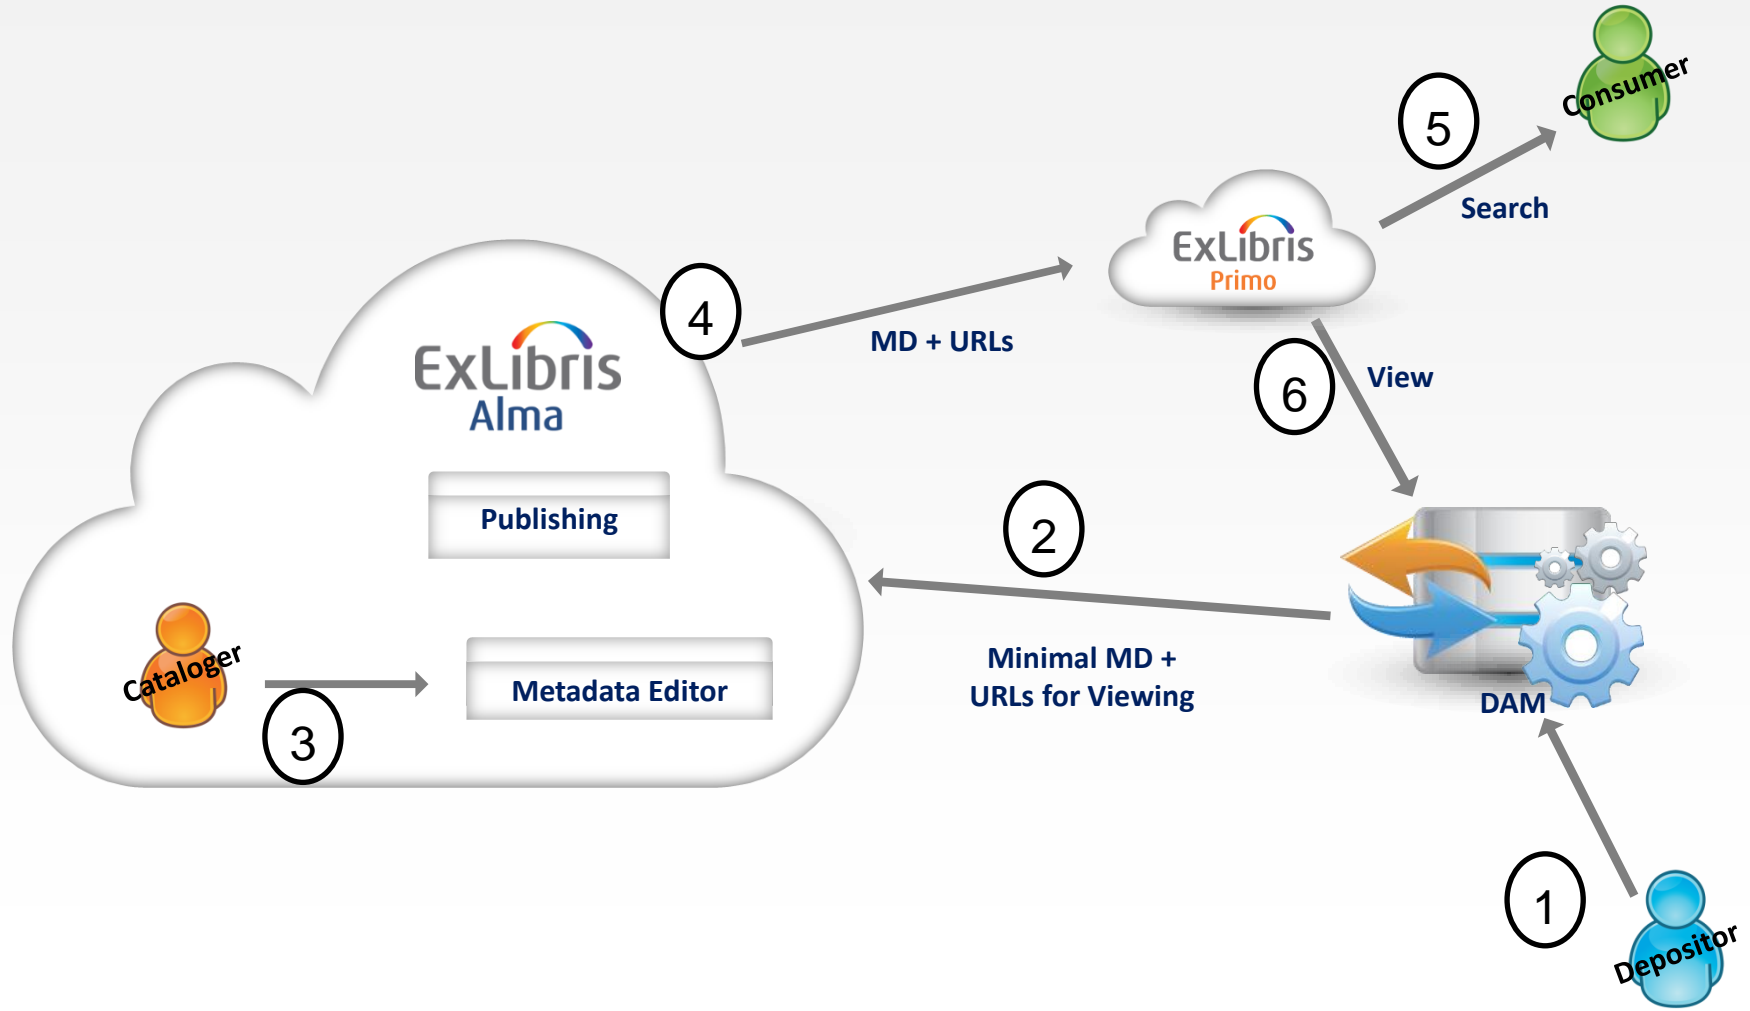

Ingest and Cataloging of D Resource