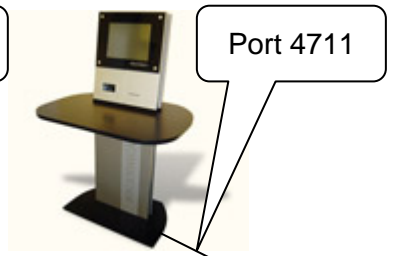

Architecture

PC Bibliothek

Z39.50 Clients

Port 210

Port 4711