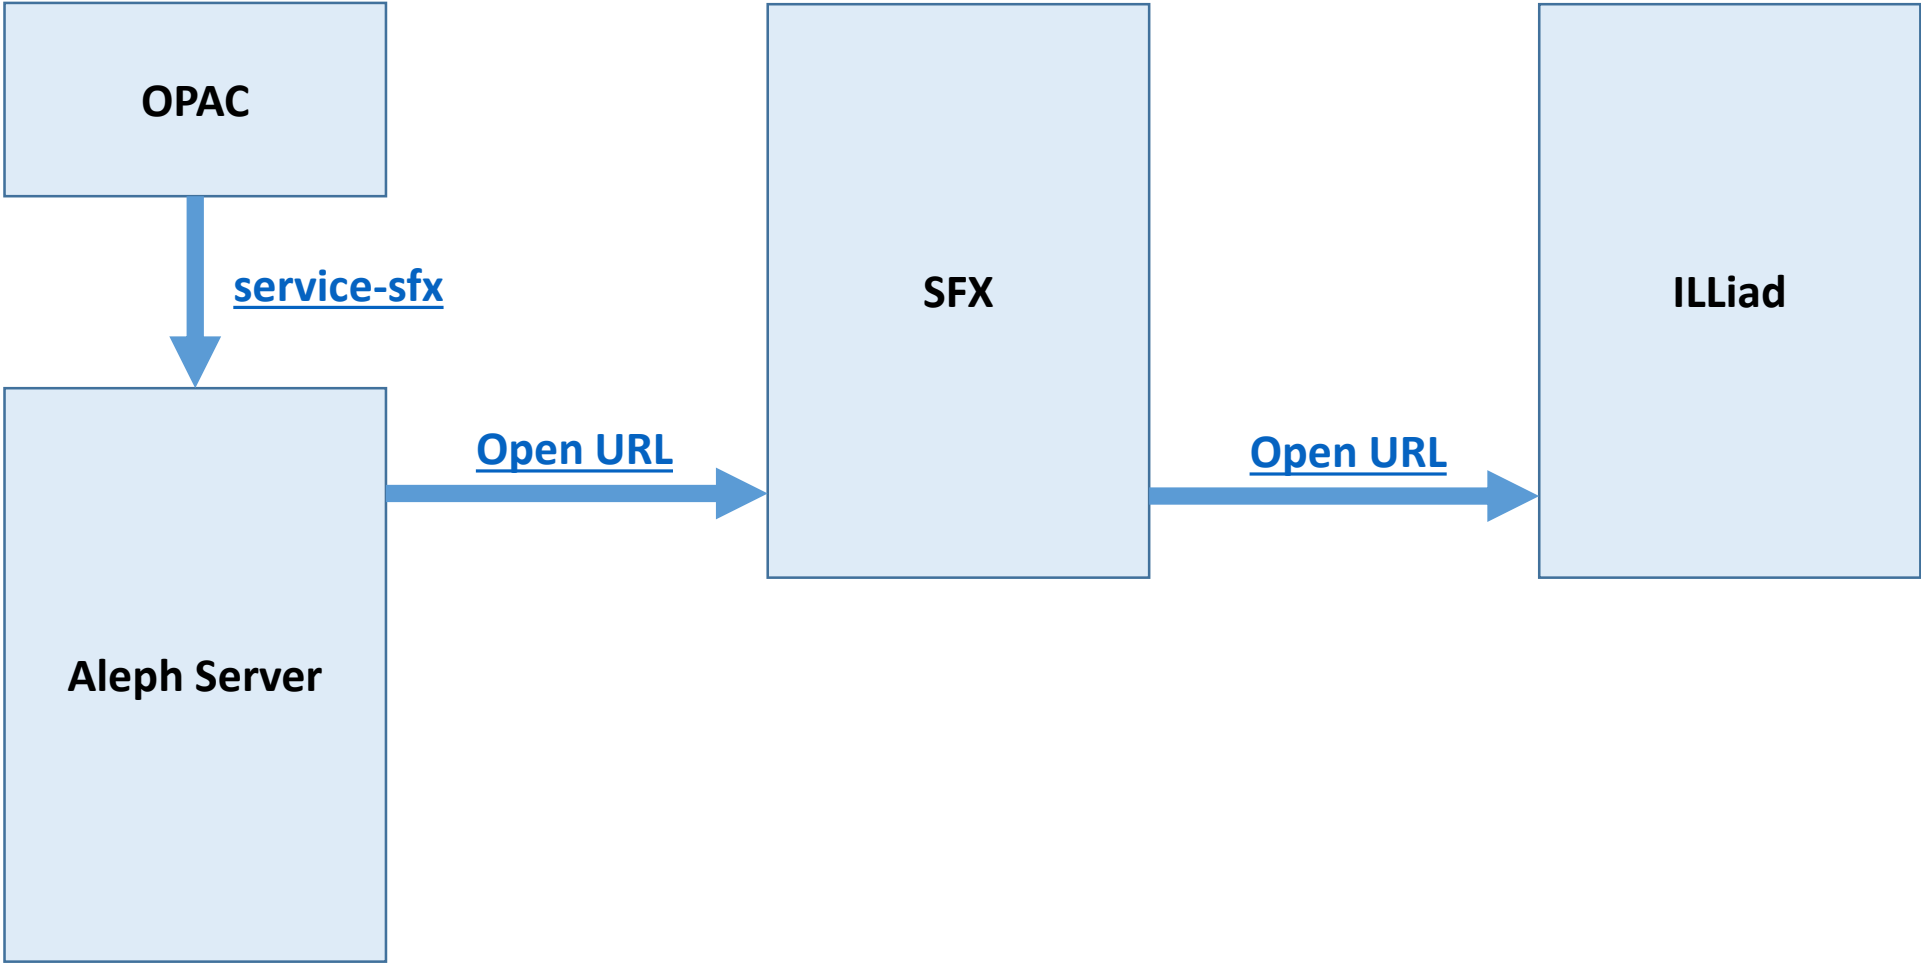

# Extended Scanning at MIT Library

Christine Moulen, Library Systems Manager

Rich Wenger, E-resource Systems Manager

Massachusetts Institute of Technology