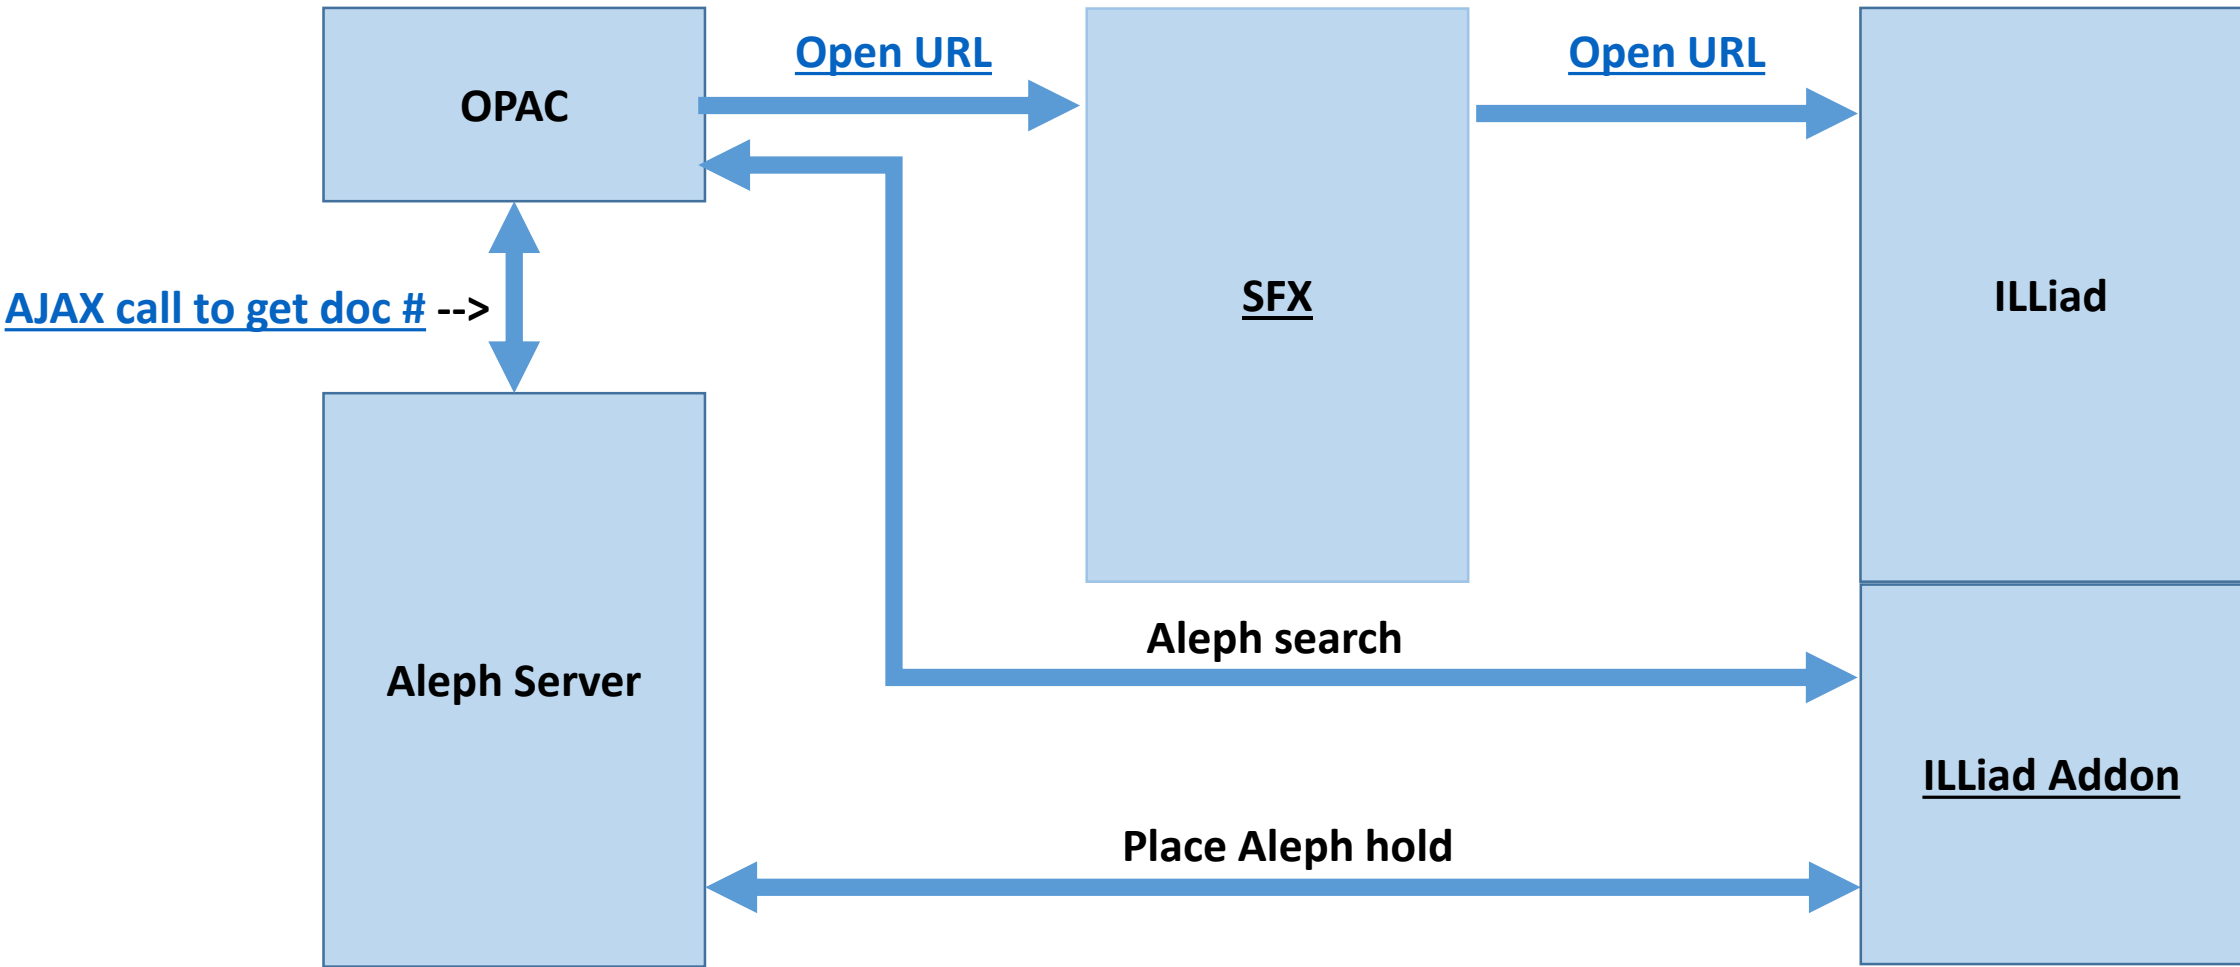

# Extended Scanning at MIT Library

Christine Moulen, Library Systems Manager

Rich Wenger, E-resource Systems Manager

Massachusetts Institute of Technology