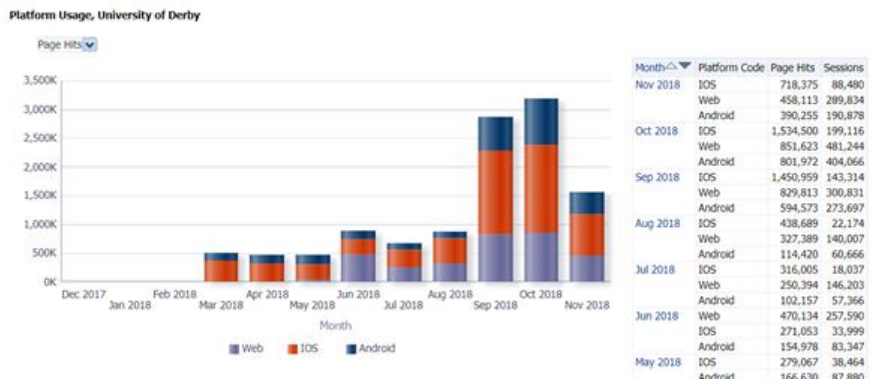

Your voice

e-portfolio

Student Wellbeing

Student Centre

Alerts

Embed://<iframe width="560" height="315"  
 src="https://www.youtube.com/embed/videoseries?list=PL14NkC7oS2OVE6cpo4q\_oyDaTUkaQ-  
 QQ6" frameborder="0" allow="accelerometer; autoplay; encrypted-media; gyroscope; picture-in-  
 picture" allowfullscreen></iframe>