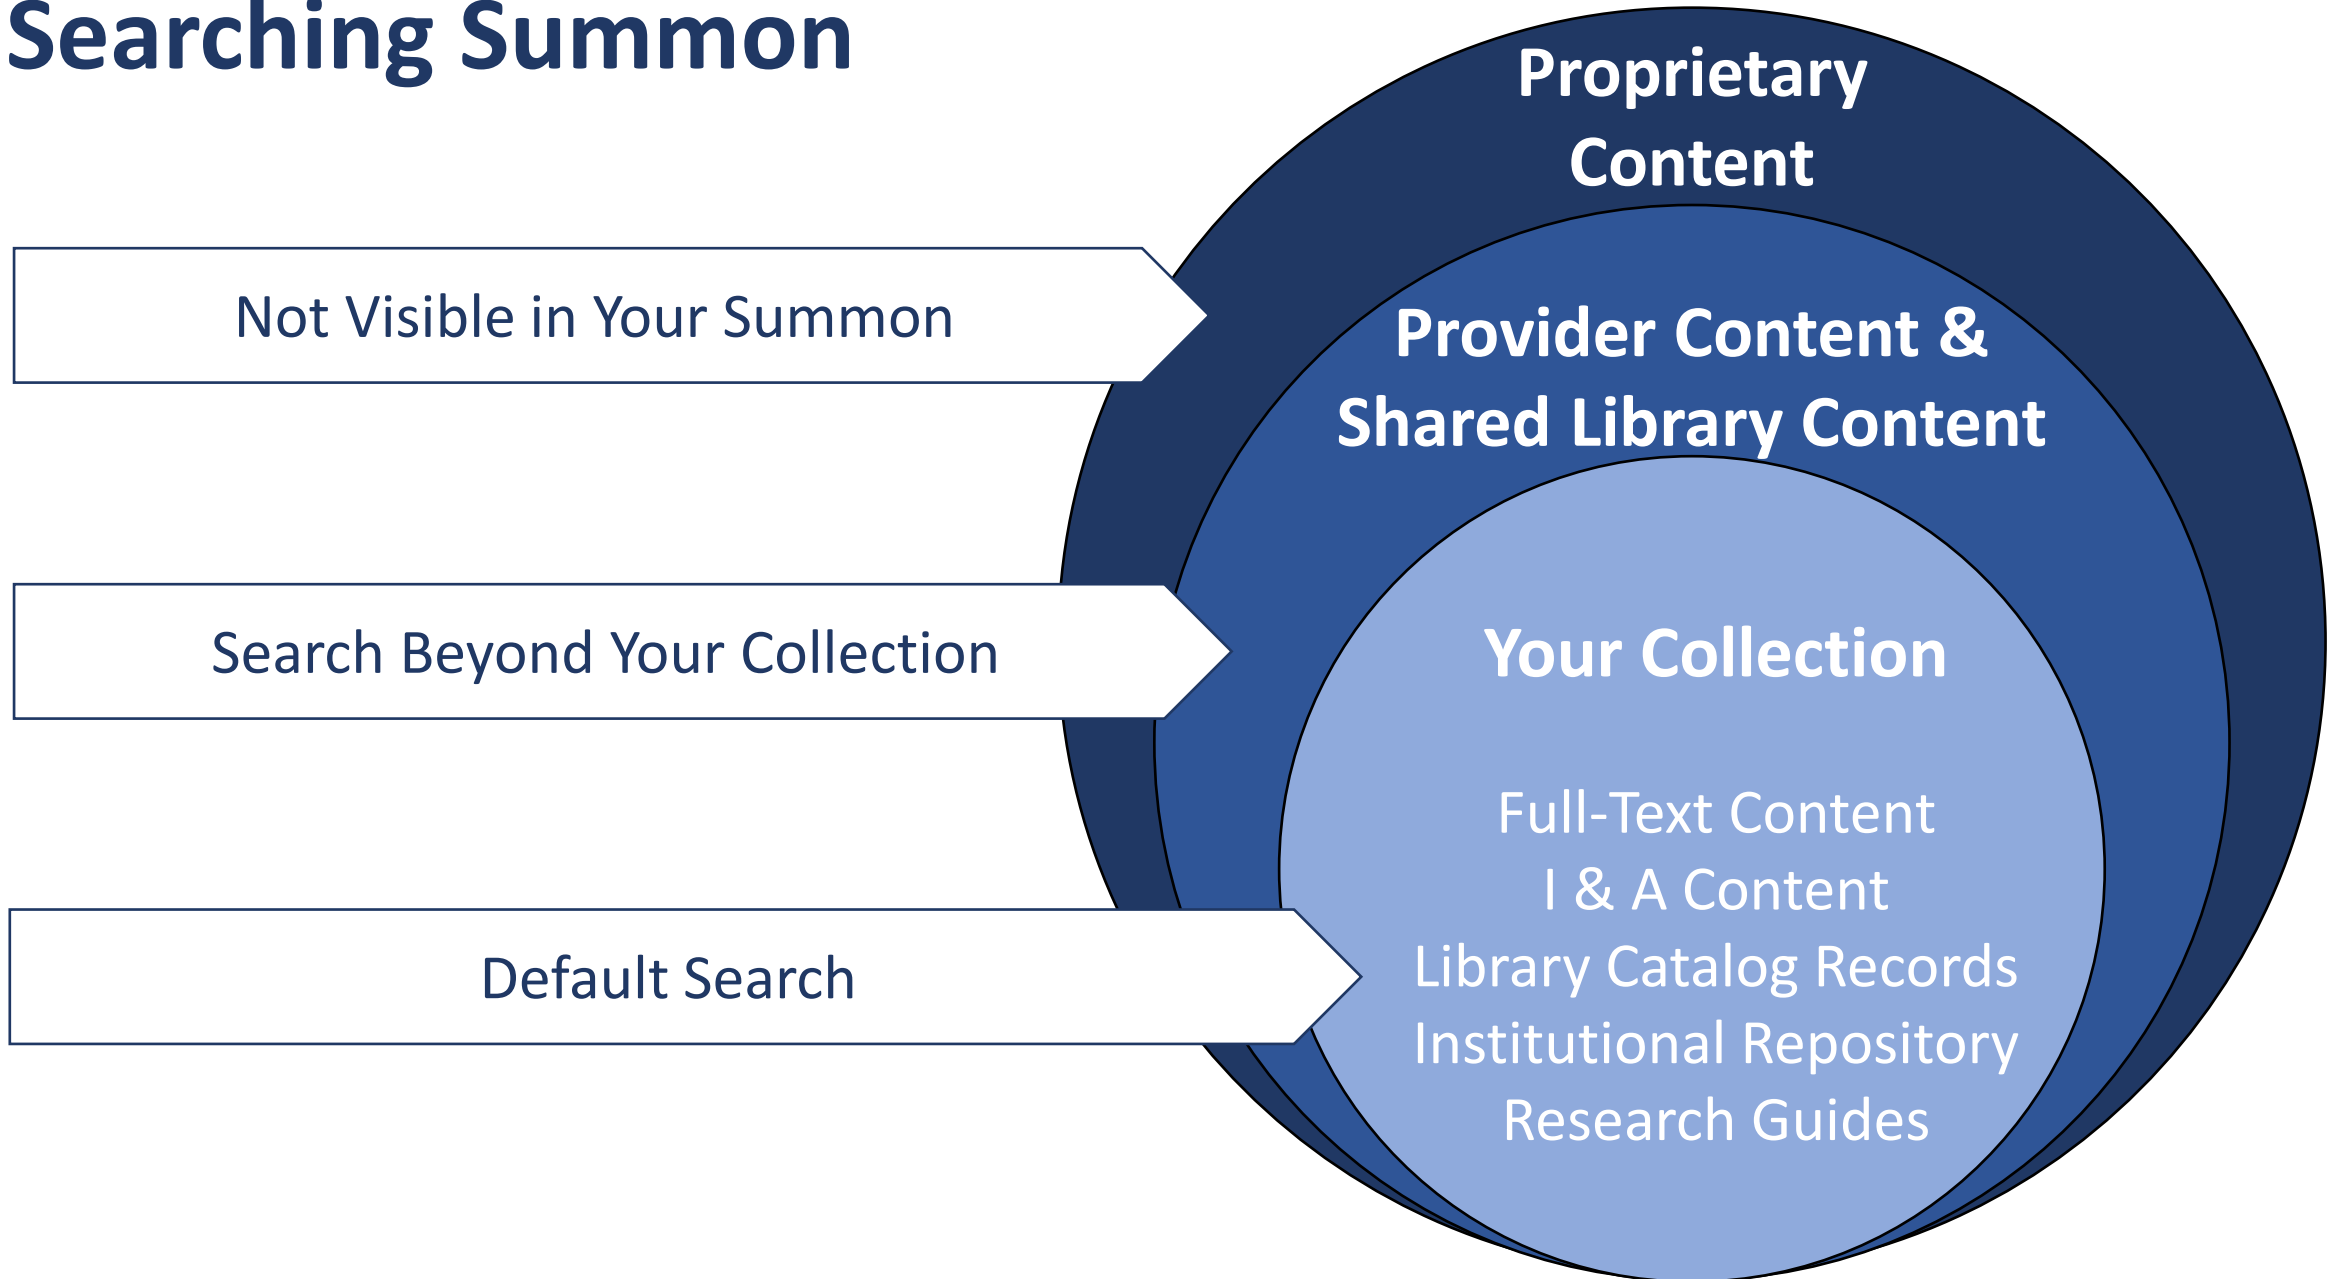

Searching Summon